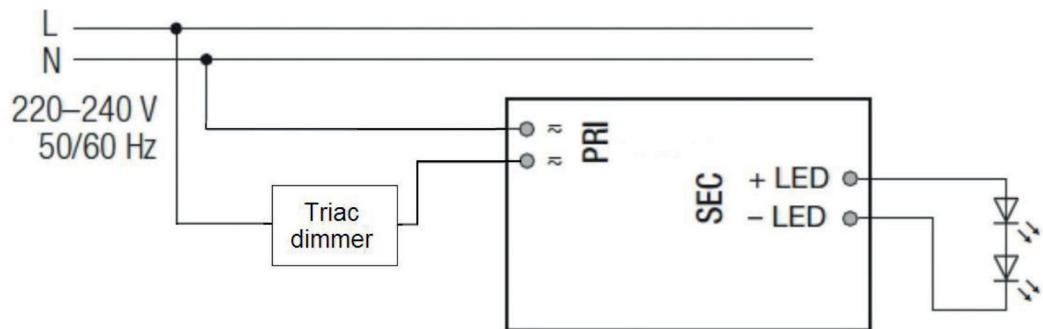

Greenlux lights	I rated (CC) & Voltage DC	Max. Pcs with GXKP095	GXOS345 700mA; 20-30V; max. 20W
LED90 VEGA 18W	600mA; 20-30V	8	✓
2 Pcs LED30 VEGA 6W	2x paralel 300mA; 12-24V	2 × 12	✓

2xVEGA 6W