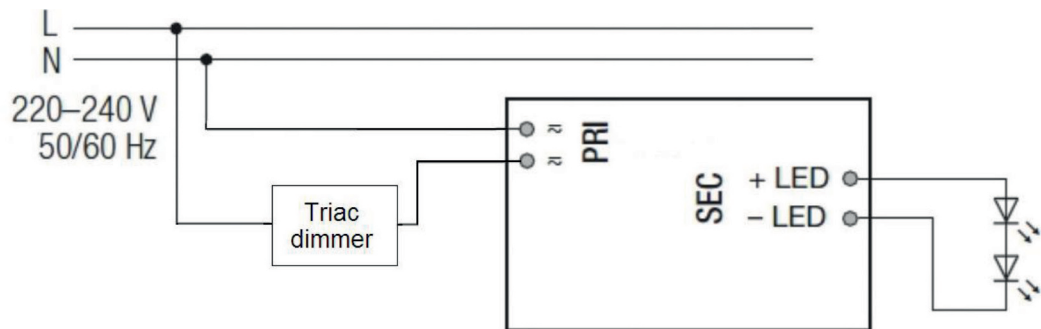

Greenlux lights	I rated (CC) & Voltage DC	Max. Pcs with GXKP095	GXOS346 600mA; 35-50V; max. 30W
LED120 VEGA 24W	600mA; 30-45V	6	✓
VIRGO 5 28W White	700mA; 30-42V	5	✓
2 Pcs LED60 VEGA 12W	2x paralel 300mA; 24-42V	2 × 6	✓