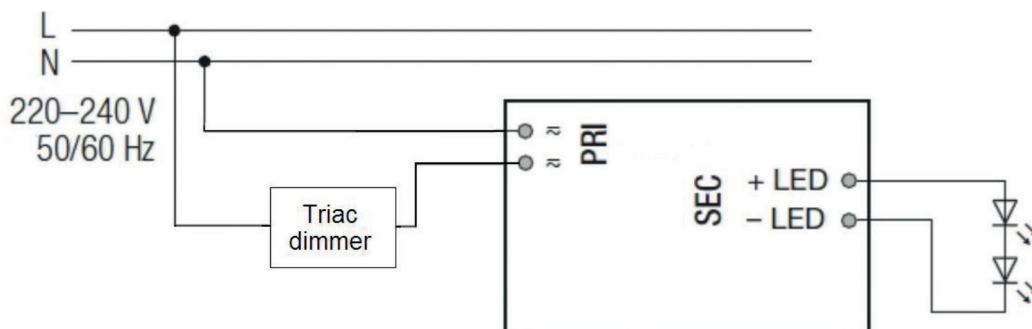

Greenlux lights	I rated (CC) & Voltage DC	Max. Pcs with GXKP095	GXOS348 1200mA; 27-42V; max. 50W
VIRGO 5 48W White	1200mA; 30-42V	3	✓
VIRGO 5 II 48W White	1200mA; 30-42V	3	✓
VIRGO 48W White	1200mA; 27-40V	3	✓
VIRGO II 48W White	1200mA; 27-40V	3	✓
VIRGO IP44 840 48W	1200mA; 27-40V	3	✓
VIRGO II IP44 840 48W	1200mA; 27-40V	3	✓
DAISY LIBRA 48W NW	1200mA; 27-45V	3	✓
DAISY LED VIRGO 840-45W/WF	1100mA; 36-42V	3	✓
2 Pcs LED120 VEGA 24W	2x paralel 600mA; 30-45V	2 × 3	✓