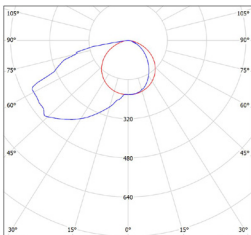

COOL WHITE

MAGION LED Emergency 180min 5,6W	GXN0010	8592660119212	5,6	300	90	3h	Ni-CD BATTERY 600mAh 7,2V	studená biela	6500K	54		≥80	0,85		
MAGION LED Emergency 180min 1W	GXN0015	8592660119229	1	0	90	3h	Ni-CD BATTERY 1300mAh 3,6V	studená biela	6500K	54		≥80	0,85		
MAGION LED Emergency 60min 0,5W	GXN0020	8592660119236	0,5	0	90	1h	Ni-CD BATTERY 600mAh 3,6V	studená biela	6500K	40		≥80	0,73		