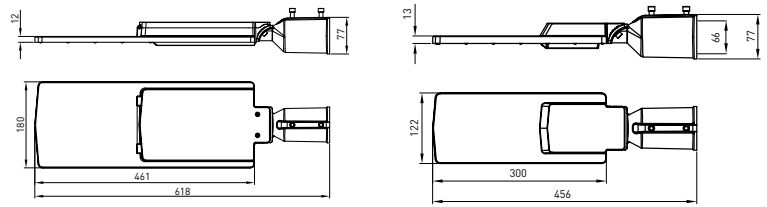

GXSL018, GXSL019

- LED 25W ▶ ≙ 50W HPS (SODIUM)
- LED 35W ▶ ≙ 70W HPS (SODIUM)
- LED 55W ▶ ≙ 100W HPS (SODIUM)
- LED 100W ▶ ≙ 150W HPS (SODIUM)
- LED 150W ▶ ≙ 200W HPS (SODIUM)

GXSL018, GXSL019

NEUTRAL WHITE | WARM WHITE | 220-240V-50/60Hz | IP65 | IK08 | -20+50°C | 50 000 | 150°x90° | PF (λ) ≥0,9 | CE | RoHS