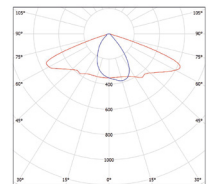

GXSL018, GXSL019

- LED 25W ▶ ≙ 50W HPS (SODIUM)
- LED 35W ▶ ≙ 70W HPS (SODIUM)
- LED 55W ▶ ≙ 100W HPS (SODIUM)
- LED 100W ▶ ≙ 150W HPS (SODIUM)
- LED 150W ▶ ≙ 200W HPS (SODIUM)

GXSL018, GXSL019

NEUTRAL WHITE | WARM WHITE | 220-240V-50/60Hz | IP65 | IK08 | -20+50°C | 50 000 | 150°x90° | PF (λ) ≥0,9 | CE | RoHS