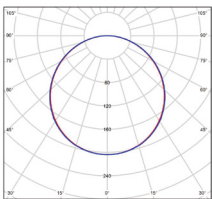

NEUTRAL
WHITE

WARM
WHITE