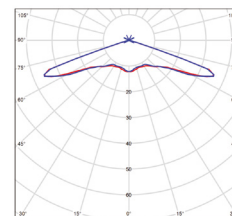

GXN0063

GXN0062

GATRION CORRIDOR

GATRION OPEN AREA

COOL WHITE

GATRION corridor LED Emergency 3H 1W CW	GXN0062	8592660131061	1	130	3h	LiFeP04 1500mAh 3,2V	studená bílá	6000K	≥70	150x55°	0,15	1/40
GATRION open area LED Emergency 3H 1W CW	GXN0063	8592660131078	1	130	3h	LiFeP04 1500mAh 3,2V	studená bílá	6000K	≥70	140°	0,15	1/40