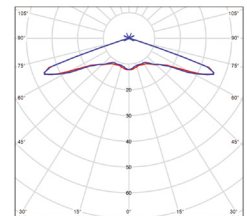

GXN0063

GXN0062

GATRION CORRIDOR

GATRION OPEN AREA

COOL WHITE

	EAN	W	lm	h	BATTERY+	color	CCT	CRI	Beam angle	kg	Box	
GATRION corridor LED Emergency 3H 1W CW	GXN0062 8592660131061	1	130	3h	LiFeP04 1500mAh 3,2V	hideg fehér	6000K	≥70	150x55°	0,15	1/40	
GATRION open area LED Emergency 3H 1W CW	GXN0063 8592660131078	1	130	3h	LiFeP04 1500mAh 3,2V	hideg fehér	6000K	≥70	140°	0,15	1/40	