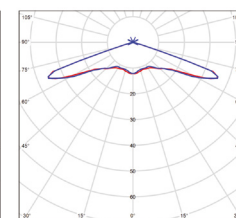

GXN0063

GXN0062

GATRION CORRIDOR

GATRION OPEN AREA

COOL
WHITE

GATRION corridor LED Emergency 3H 1W CW	GXN0062	8592660131061	1	130	3h	LiFeP04 1500mAh 3,2V	biała zimna	6000K	≥70	150x55°	0,15	1/40	
GATRION open area LED Emergency 3H 1W CW	GXN0063	8592660131078	1	130	3h	LiFeP04 1500mAh 3,2V	biała zimna	6000K	≥70	140°	0,15	1/40	