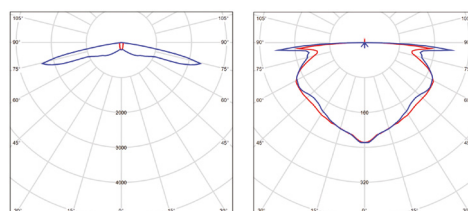

GXN0065, GXN0068

GXN0064, GXN0067

GATRION-SM CORRIDOR

GATRION-SM OPEN AREA

COOL WHITE

| GATRION-SM corridor LED Emergency 3H 1W CW  | GXN0064 | 8592660131085 |  | 1 | 150 | 3h | LiFePO4 1500mAh 3,2V | studená biela | 6000K | ≥70 | 160x60° | 0,20 | 1/40 |
|---|---------|---------------|--|---|-----|----|----------------------|---------------|-------|-----|---------|------|------|
| GATRION-SM open area LED Emergency 3H 1W CW | GXN0065 | 8592660131177 |  | 1 | 150 | 3h | LiFePO4 1500mAh 3,2V | studená biela | 6000K | ≥70 | 120°    | 0,20 | 1/40 |
| GATRION-SM corridor LED Emergency 3H 3W CW  | GXN0067 | 8592660137803 |  | 3 | 300 | 3h | LiFePO4 1500mAh 6,4V | studená biela | 6000K | ≥70 | 160x60° | 0,24 | 1/40 |
| GATRION-SM open area LED Emergency 3H 3W CW | GXN0068 | 8592660137810 |  | 3 | 300 | 3h | LiFePO4 1500mAh 6,4V | studená biela | 6000K | ≥70 | 145°    | 0,24 | 1/40 |