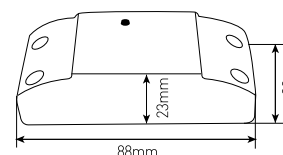

- CHYTRÝ JEDNOKANÁLOVÝ SPÍNAČ
- určen pro vzdálené ovládání spotřebičů (např. ventilátory, ohřívače) nebo osvětlení
- vzdálené ovládání za pomoci smartphonu, tabletu a podobně
- připojení přes stávající WiFi síť s možností vzdáleného ovládání pomocí mobilních dat
- kompatibilní se standardem IEEE 802.11 b/g/n (2,4GHz)
- ovládání ovladače přes aplikaci Tuya nebo Smart Life
- aplikace spolupracují se systémy Android a iOS
- kompatibilní s hlasovými asistenty Amazon Alexa a Google Assistant
- další funkce aplikace:
  - plánovač pro nastavení času vypnutí i zapnutí
  - časovač pro nastavení času vypnutí
  - tvorba skupin spínačů
  - tvorba automatizovaných funkcí
  - nastavení chování po výpadku elektřiny