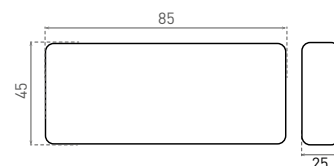

			EAN	PRI	SEC	Max. LOAD
WiFi RGB LED CONTROLLER			8592660139876	5-24V DC	5-24V DC	6A/CH
WiFi SINGLE COLOR LED CONTROLLER			8592660139883	5-24V DC	5-24V DC	6A/CH