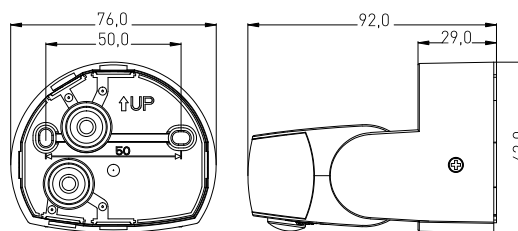

SENSOR 16

- POHYBOVÝ SENZOR
- pohybové ovládanie svietidiel
- prachotesné a vodedolné
- ľahko prístupné regulátory bez nutnosti demontáže senzoru
- vďaka dvom PIR snímačom je schopný detekovať pohyb v širšej oblasti
  - možnosť plynulej regulácie:
  - čas (TIME)
  - nastavenie noc/deň (LUX)
- spínací prvok - RELÉ
- maximálne zaťaženie 1200W (PF≈1)
- spolupracuje s LED svietidlami

SENSOR 16	GXSE016	8592660129204	biela	180/360	120	max. 12m	-TIME+	-LUX+

SENSOR 85

- POHYBOVÝ SENZOR
- pohybové ovládanie svietidiel
- prachotesné a vodotesné
- možnosť vymedzenia snímaného uhla pomocou clony
- ľahko prístupné regulátory bez nutnosti demontáže senzoru
- možnosť plynulej regulácie:
  - čas (TIME)
  - nastavenie noc/deň (LUX)
- spínací prvok - RELÉ
- maximálne zaťaženie 2000W (PF≈1)
- spolupracuje s LED svietidlami