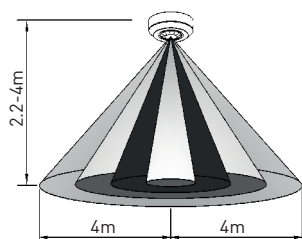

EAN	color				-TIME+	-LUX+
SENSOR 11	GXSI011	8592660125633	biela	360	150	8m	10s-6min	3-2000