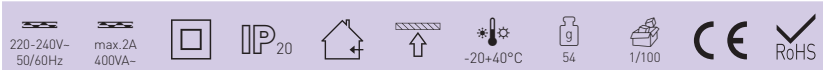

EAN	color				-TIME+	-LUX+
SENSOR 11	GXSI011	8592660125633	biela	360	150	8m	10s-6min	3-2000