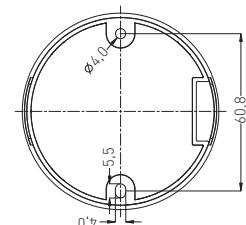

EAN	color				-TIME+	-LUX+
SENSOR 11	GXSI011	8592660125633	biela	360	150	8m	10s-6min	3-2000