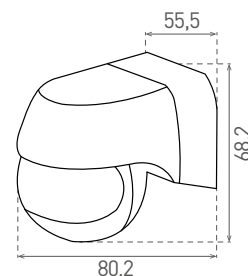

SENSOR 70 W	GXSE003v2	8592660148366	biela	180°	120°	12m	10s-15min	3-2000
SENSOR 70 B	GXSE004v2	8592660148373	čierna	180°	120°	12m	10s-15min	3-2000

SENSOR 90	GXSE007	8592660114323	biela	180°	120°	12m	10s-15min	3-2000
SENSOR 90 B	GXSE008	8592660115825	čierna	180°	120°	12m	10s-15min	3-2000