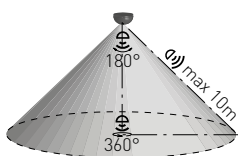

|              |         |               |       |     |    |                            |                  |        |
|--------------|---------|---------------|-------|-----|----|----------------------------|------------------|--------|
|              |         |               |       |     |    |                            |                  |        |
| SENSOR HF 70 | GXHF010 | 8592660117317 | fehér | 180 | 8m | 5s/30s/90s/3min/5min/10min | 5/30/150/2000LUX | 2/5/8m |