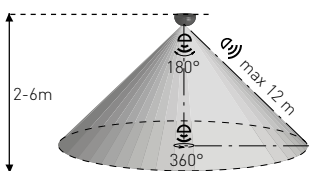

SENSOR HF 18	GXHF018	8592660125626	fehér	360	180	12m	-TIME+	-SENS+	-LUX+
							10s-12min	4-12m	3-2000