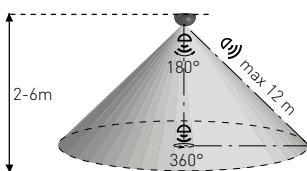

SENSOR HF 18	GXHF018	8592660125626	biela	360	180	12m	-TIME+	-SENS+	-LUX+
							10s-12min	4-12m	3-2000