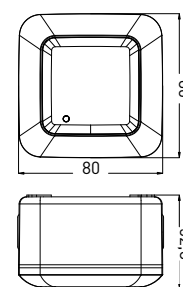

SENSOR HF 55	GXHF017	8592660123653		360	max. 15m	10s-12min	3-2000	5-15m

SENZORY