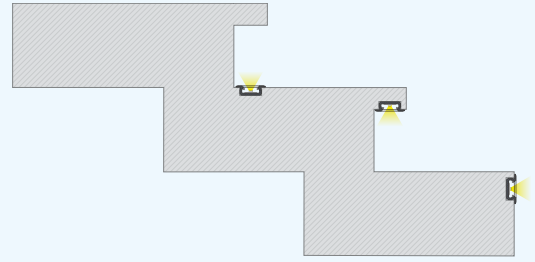

PL
Sposoby montażu profilu Z we-
wnątrz wyfrezowanych otworów na
przykładzie schodów.

EN
Methods of installing profile Z
inside milled groove using stairs
as an example.