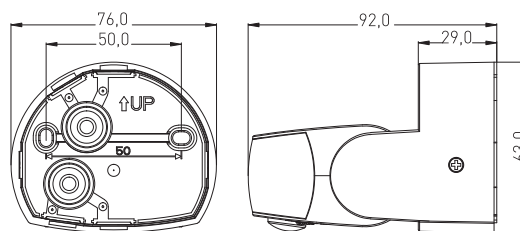

SENZORY

	SENSOR 16	GXSE016	8592660129204	bílá	180/360	120	max. 12m	10s-15min	3-2000
	SENSOR 16 B	GXSE019	8592660154565	černá	180/360	120	max. 12m	10s-15min	3-2000