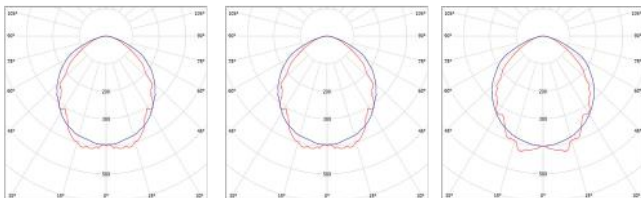

Pf (λ) ≥0.9

1/6

COOL WHITE

NEUTRAL WHITE

WARM WHITE

DUST PROFI LED 60

DUST PROFI LED 120

DUST PROFI LED 150