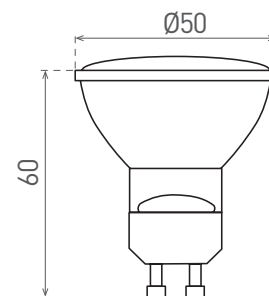

LED 3W ► ✨ 20W

		 EAN	 W	 lm	 color	T_c CCT	R_a CRI
DAISY LED HP 3W GU10 CW	GXDS183	8592660117713	3	260	studená biela	6000K	≥80
DAISY LED HP 3W GU10 NW	GXDS184	8592660117720	3	250	neutrálna biela	4000K	≥80
DAISY LED HP 3W GU10 WW	GXDS185	8592660117737	3	240	teplá biela	3000K	≥80